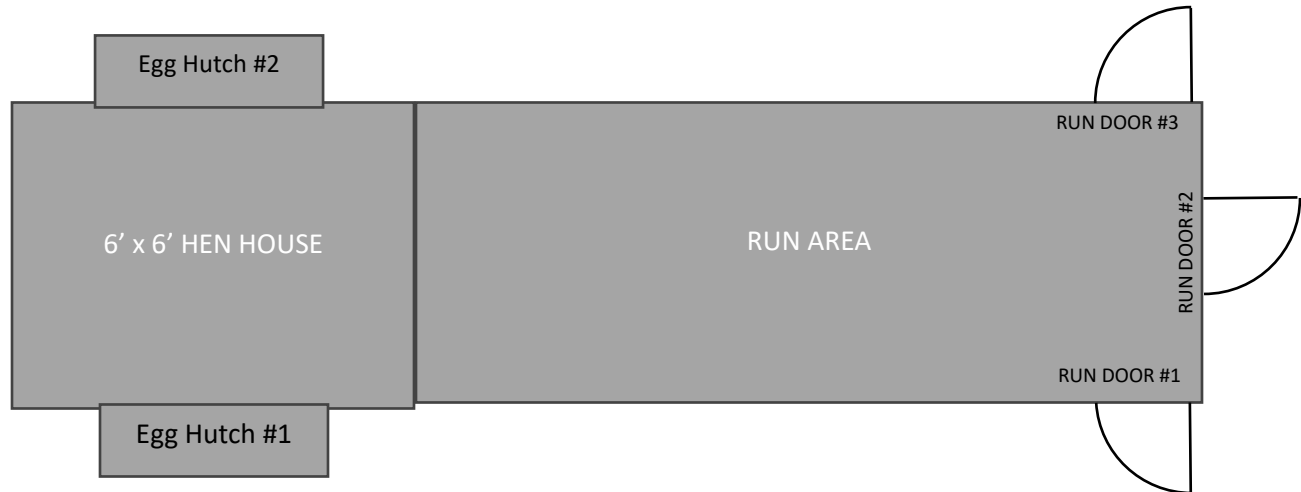

# Hen Haven Farm House Deluxe Order Form

**Hen House Orientation Selection:** *(Mark Run Area for any additional add on's location, Chicken Door, Feeder, Waterer, ect)*

**Location Selection:** *Check Box for Egg Hutch and Run Door Location*